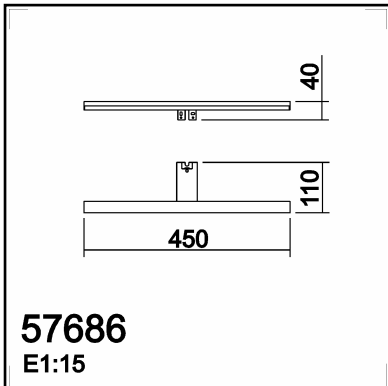

TECHNICAL DATA 576869109

LAMP INFO

Description:	WL TIWALL KIT Negro Mate LED 12W 450mm 3000K IP44
Mark:	10002 WL Wall Lamp
Reference:	576869109
Range:	52410 MIWALL
Code EAN:	8421797768652
Measures (mm):	0040-0450-0110
Weight (kg):	0.25

Lampholder/Watts:	LED 12W	CCT:	3000K	Switch:	No
Bulb included:	Yes - SMD	Lm:	1190	USB_C:	No
Class:	Class II	Effi LS:	E	Shade:	No
IP:	44	CRI:	83,00	Dimmable:	No
Driver inc.:	Yes	Lamp Power:	12,00W		
Voltage/Frequence:	230V - 50Hz	Applied Standard:	CE / LVD		

PACKAGING DETAILS

	Individual Box	Outer Box	Master Box
Type:	MDC-BROWN+COLOR LABEL	MDC - MARRON / BROWN	
Units:	1.00	10.00	0.00
Measures:	0455-0115-0047	0520-0480-0130	
Gross Weight (kg):	0.35	4.20	
CTN 40':	17.258,00		

OBSERVATIONS