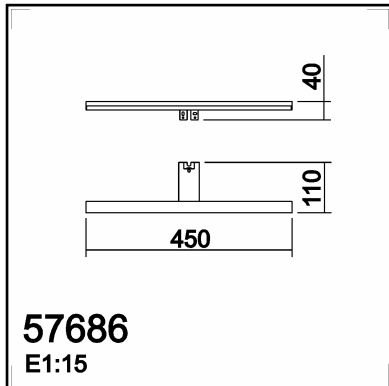

TECHNICAL DATA 576869105

LAMP INFO

Description:	WL TIWALL KIT Negro Mate LED 12W 450mm 4000K IP44
Mark:	10002 WL Wall Lamp
Reference:	576869105
Range:	52410 MIWALL
Code EAN:	8421797768690
Measures (mm):	0040-0450-0110
Weight (kg):	0.25

Lampholder/Watts:	LED 12W	CCT:	4000K	Switch:	No
Bulb included:	Yes - SMD	Lm:	1190	USB_C:	No
Class:	Class II	Effi LS:	E	Shade:	No
IP:	44	CRI:	83,00	Dimmable:	No
Driver inc.:	Yes	Lamp Power:	12,00W		
Voltage/Frequence:	230V - 50Hz	Applied Standard:	CE / LVD		

PACKAGING DETAILS

	Individual Box	Outer Box	Master Box
Type:	MDC-BROWN+COLOR LABEL	MDC - MARRON / BROWN	
Units:	1.00	10.00	0.00
Measures:	0455-0115-0047	0520-0480-0130	
Gross Weight (kg):	0.35	4.20	
CTN 40':	17.258,00		

OBSERVATIONS