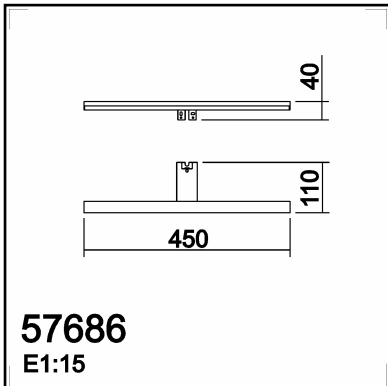

TECHNICAL DATA 576863009

LAMP INFO

Description:	WL TIWALL KIT cromo brillo LED 12W 450mm 3K IP44
Mark:	10002 WL Wall Lamp
Reference:	576863009
Range:	52410 MIWALL
Code EAN:	8421797768621
Measures (mm):	0040-0450-0110
Weight (kg):	0.25

Lampholder/Watts:	LED 12W	CCT:	3000K	Switch:	No
Bulb included:	Yes - SMD	Lm:	1190	USB_C:	No
Class:	Class II	Effi LS:	E	Shade:	No
IP:	44	CRI:	83,00	Dimmable:	No
Driver inc.:	Yes	Lamp Power:	12,00W		
Voltage/Frequence:	230V - 50Hz	Applied Standard:	CE / LVD		

PACKAGING DETAILS

	Individual Box	Outer Box	Master Box
Type:	MDC-BROWN+COLOR LABEL	MDC - MARRON / BROWN	
Units:	1.00	10.00	0.00
Measures:	0455-0115-0047	0520-0480-0130	
Gross Weight (kg):	0.35	4.20	
CTN 40':	17.258,00		

OBSERVATIONS