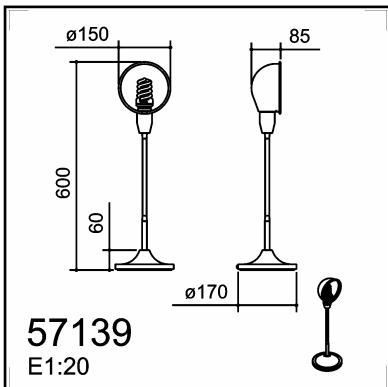

**TECHNICAL DATA 571393530**

LAMP INFO	
Description:	LAMP MESA PEP, E27 20W (cromo mate)+funda
Mark:	20001 TL Table Lamp
Reference:	571393530
Range:	56634 PEP
Code EAN:	8421797713935
Measures (mm):	0600-0170-0170
Weight (kg):	1.90

OBSERVATIONS

---

---

---

---

---

**TECHNICAL DATA 571394330**

LAMP INFO	
Description:	LAMP MESA PEP, E27 20W (bronze)+funda
Mark:	20001 TL Table Lamp
Reference:	571394330
Range:	56634 PEP
Code EAN:	8421797713959
Measures (mm):	0600-0170-0170
Weight (kg):	1.90

Lampholder/Watts:	E27 LED max.20W	CCT:	-	Switch:	Line switch
Bulb included:	No	Lm:	-	USB_C:	No
Class:	Class II	Effi LS:	-	Shade:	No
IP:	20	CRI:	-	Dimmable:	No
Driver inc.:	No	Lamp Power:	-		
Voltage/Frequence:	230V - 50Hz	Applied Standard:	CE / LVD		

**PACKAGING DETAILS**

	Individual Box	Outer Box	Master Box
Type:	MDC - BROWN PRINTED	MDC - MARRON / BROWN	
Units:	1.00	4.00	0.00
Measures:	0320-0200-0200	0415-0415-0340	_____
Gross Weight (kg):	2.10	9.20	-
CTN 40':	3.825,00		